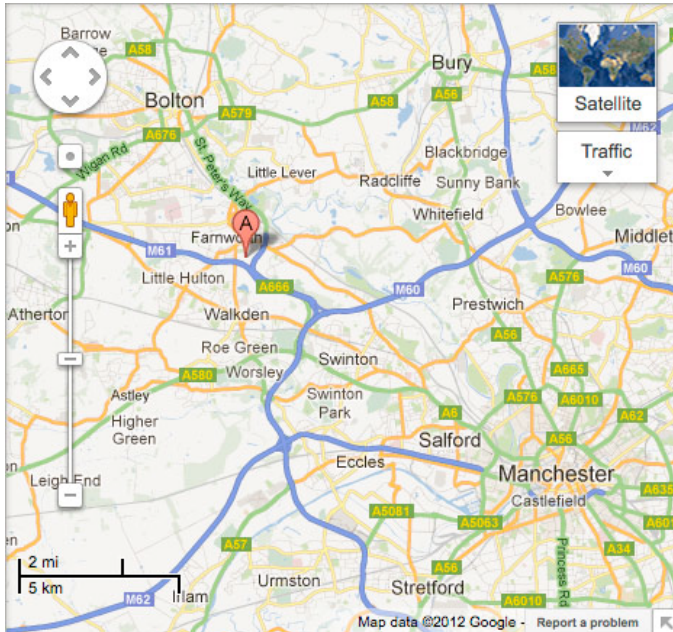

Acenta Distribution – Manchester

Map and Directions

Directions

Access is easiest using Junction 15 of the M60 (Manchester Ring Road).

1. Exit the M60 at Junction 15 onto the M61 sign posted Preston/Bolton/Wigan.
2. Keep in the inside lane and filter off heading for A666/A6053 heading for Farnworth/Kearsley.
3. Keep left and at the roundabout take the first exit onto Bolton Road A6053.
4. At the traffic lights take the 2nd left onto Long Causeway (1st exit = Old Hall Street).
5. At the next set of traffic lights turn left onto Worsley Road A575.
6. At the 4th turning on the left turn into Stone Hill Road.
7. Acenta Distribution – Manchester is on the left hand side of the road.

Visitor parking is in the car park at the front of the main office block.

At the main entrance there is an intercom through to reception, report here and you will then be directed to your destination on site.